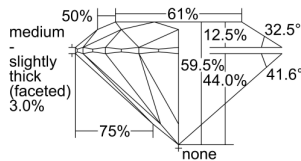

GIA®

FACSIMILE

GIA REPORT 5266888506

Verify this report at gia.edu

GIA DIAMOND DOSSIER®

September 18, 2017
GIA Report Number 5266888506
Shape and Cutting Style ..... Round Brilliant
Measurements ..... 6.28 - 6.31 x 3.75 mm

GRADING RESULTS

Carat Weight ..... 0.90 carat
Color Grade ..... D
Clarity Grade S11
Cut Grade ..... Excellent

ADDITIONAL GRADING INFORMATION

Polish ..... Excellent
Symmetry ..... Excellent
Fluorescence ..... None
Clarity Characteristics ..... Crystal, Feather
Inscription(s): GIA 5266888506

PROPORTIONS

Profile to actual proportions

GRADING SCALES

GIA COLOR SCALE	GIA CLARITY SCALE	GIA CUT SCALE	
D	FLAWLESS	EXCELLENT	
E	INTERNALLY FLAWLESS		
F		VVS₁	VERY GOOD
G	VVS₂		
H	VS₁	GOOD	
I	VS₂		
J	S1₁	FAIR	
K	S1₂		
L	I₁	POOR	
M	I₂		
N	I₃		
O			
P			
Q			
R			
S			
T			
U			
V			
W			
X			
Y			
Z