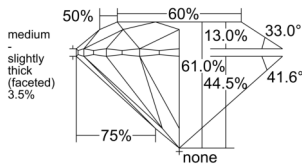

GIA®

FACSIMILE

GIA REPORT 5273967961

Verify this report at GIA.edu

GIA NATURAL DIAMOND DOSSIER®

March 17, 2026
GIA Report Number 5273967961
Shape and Cutting Style ..... Round Brilliant
Measurements ..... 4.32 - 4.35 x 2.64 mm

GRADING RESULTS

Carat Weight ..... 0.30 carat
Color Grade ..... D
Clarity Grade SI2
Cut Grade ..... Excellent

ADDITIONAL GRADING INFORMATION

Polish ..... Excellent
Symmetry ..... Excellent
Fluorescence ..... None
Clarity Characteristics ..... Crystal
Inscription(s): GIA 5273967961

PROPORTIONS

Profile to actual proportions