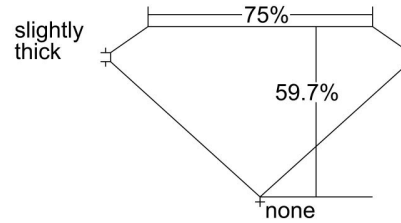

GIA NATURAL DIAMOND GRADING REPORT

May 11, 2018
GIA Report Number 5293074630
Shape and Cutting Style ..... Emerald Cut
Measurements ..... 6.05 x 5.71 x 3.41 mm

GRADING RESULTS

Carat Weight ..... 1.04 carat
Color Grade ..... K
Clarity Grade VVS1

ADDITIONAL GRADING INFORMATION

Polish ..... Excellent
Symmetry ..... Excellent
Fluorescence ..... Faint
Inscription(s): GIA 5293074630

PROPORTIONS

Profile not to actual proportions