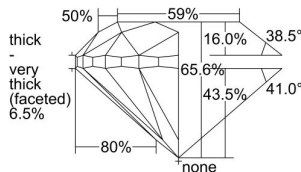

GIA®

FACSIMILE

GIA REPORT 5293402089

Verify this report at GIA.edu

GIA NATURAL DIAMOND DOSSIER®

June 12, 2018
GIA Report Number 5293402089
Shape and Cutting Style ..... Round Brilliant
Measurements ..... 4.53 - 4.56 x 2.98 mm

GRADING RESULTS

Carat Weight ..... 0.40 carat
Color Grade L
Clarity Grade VS1
Cut Grade ..... Good

ADDITIONAL GRADING INFORMATION

Polish ..... Excellent
Symmetry ..... Very Good
Fluorescence ..... None
Clarity Characteristics ..... Cloud, Pinpoint
Inscription(s): GIA 5293402089

PROPORTIONS

GRADING SCALES

GIA COLOR SCALE

COLORLESS	D
	E
	F
	G
	H
	I
	J
NEAR COLORLESS	K
	L
Faint	M
	N
	O
	P
Very Light	Q
	R
	S
	T
	U
	V
Light	W
	X
	Y
	Z

GIA CLARITY SCALE

FLAWLESS	VERY VERY SLIGHTLY INCLUDED	VS₁	VS₂	SLIGHTLY SLIGHTLY INCLUDED	SI₁	SI₂	I₁	I₂	I₃		
										FLAWLESS	INTERNALLY FLAWLESS

GIA CUT SCALE

EXCELLENT
VERY GOOD
GOOD
FAIR
POOR