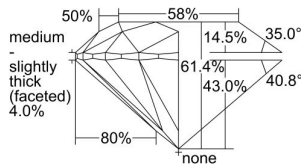

GIA®

FACSIMILE

GIA REPORT 5306069124

Verify this report at GIA.edu

GIA NATURAL DIAMOND DOSSIER®

August 07, 2018
GIA Report Number 5306069124
Shape and Cutting Style ..... Round Brilliant
Measurements ..... 4.46 - 4.48 x 2.74 mm

GRADING RESULTS

Carat Weight ..... 0.34 carat
Color Grade ..... E
Clarity Grade S11
Cut Grade ..... Excellent

ADDITIONAL GRADING INFORMATION

Polish ..... Excellent
Symmetry ..... Excellent
Fluorescence ..... None
Clarity Characteristics ..... Crystal, Cloud, Feather
Inscription(s): GIA 5306069124

PROPORTIONS

Profile to actual proportions

GRADING SCALES

GIA COLOR SCALE

COLOREDNESS	D
	E
	F
	G
	H
	I
	J
NEAR COLORLESS	K
	L
Faint	M
	N
	O
	P
Very Light	Q
	R
	S
	T
	U
	V
Light	W
	X
	Y
	Z

GIA CLARITY SCALE

VERY VERY SLIGHTLY INCLUDED	FLAWLESS
	INTERNALLY FLAWLESS
VERY SLIGHTLY INCLUDED	VVS₁
	VVS₂
SLIGHTLY INCLUDED	VS₁
	VS₂
INCLUDED	SI₁
	SI₂
	I₁
	I₂
	I₃

GIA CUT SCALE

EXCELLENT
VERY GOOD
GOOD
FAIR
POOR