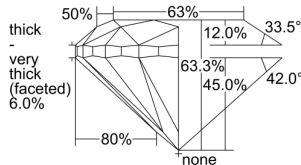

GIA®

FACSIMILE

GIA REPORT 5316832948

Verify this report at GIA.edu

GIA NATURAL DIAMOND DOSSIER®

February 01, 2019
GIA Report Number 5316832948
Shape and Cutting Style ..... Round Brilliant
Measurements ..... 4.16 - 4.23 x 2.66 mm

GRADING RESULTS

Carat Weight ..... 0.30 carat
Color Grade ..... K
Clarity Grade VVS1
Cut Grade ..... Good

ADDITIONAL GRADING INFORMATION

Polish ..... Excellent
Symmetry ..... Very Good
Fluorescence ..... Faint
Clarity Characteristics ..... Cloud
Inscription(s): GIA 5316832948

PROPORTIONS

Profile to actual proportions

GRADING SCALES

GIA COLOR SCALE	GIA CLARITY SCALE	GIA CUT SCALE	
D	FLAWLESS	EXCELLENT	
E	INTERNALLY FLAWLESS		
F		VVS₁	VERY GOOD
G	VVS₂		
H	VS₁	GOOD	
I	VS₂		
J	SI₁	FAIR	
K	SI₂		
L	I₁	POOR	
M			
N			
O	I₂		
P			
Q			
R	I₃		
S			
T			
U			
V			
W			
X			
Y			
Z