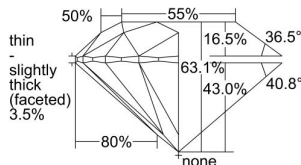

GIA®

FACSIMILE

GIA REPORT 5333159741

Verify this report at GIA.edu

GIA NATURAL DIAMOND DOSSIER®

July 02, 2019
GIA Report Number 5333159741
Shape and Cutting Style ..... Round Brilliant
Measurements ..... 3.59 - 3.62 x 2.27 mm

GRADING RESULTS

Carat Weight ..... 0.18 carat
Color Grade ..... E
Clarity Grade VS1
Cut Grade ..... Very Good

ADDITIONAL GRADING INFORMATION

Polish ..... Excellent
Symmetry ..... Excellent
Fluorescence ..... Faint
Clarity Characteristics..... Crystal, Cloud, Pinpoint
Inscription(s): GIA 5333159741

PROPORTIONS

Profile to actual proportions

GRADING SCALES

GIA COLOR SCALE	GIA CLARITY SCALE	GIA CUT SCALE	
D	FLAWLESS	EXCELLENT	
E	INTERNALLY FLAWLESS		
F		VVS₁	VERY GOOD
G	VVS₂		
H	VS₁	GOOD	
I	VS₂		
J	SI₁	FAIR	
K	SI₂		
L	I₁	POOR	
M			
N			
O	I₂		
P			
Q			
R	I₃		
S			
T			
U			
V			
W			
X			
Y			
Z