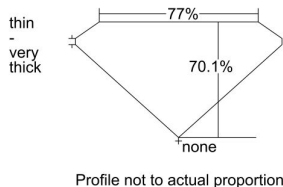

GIA®

FACSIMILE

GIA REPORT 5336147211

Verify this report at GIA.edu

GIA NATURAL DIAMOND DOSSIER®

June 26, 2019
GIA Report Number 5336147211
Shape and Cutting Style ..... Square Modified Brilliant
Measurements ..... 3.76 x 3.67 x 2.57 mm

GRADING RESULTS

Carat Weight ..... 0.30 carat
Color Grade ..... E
Clarity Grade VS2

ADDITIONAL GRADING INFORMATION

Polish ..... Excellent
Symmetry ..... Very Good
Fluorescence ..... Faint
Clarity Characteristics ..... Feather
Inscription(s): GIA 5336147211

PROPORTIONS

GRADING SCALES

GIA COLOR SCALE		GIA CLARITY SCALE			
COLORLESS	D	VERY VERY SLIGHTLY INCLUDED	FLAWLESS		
	E		INTERNALLY FLAWLESS		
	F	VERY SLIGHTLY INCLUDED	VVS₁		
	G		VVS₂		
	H		VS₁		
	NEAR COLORLESS	I	VERY SLIGHTLY INCLUDED	VS₂	
		J		SI₁	
		FAINT	K	SLIGHTLY INCLUDED	SI₂
			L		I₁
			M		I₂
VERY LIGHT			N	INCLUDED	I₃
			O		
			P		
	Q				
LIGHT	R				
	S				
	T				
	U				
	V				
	Z