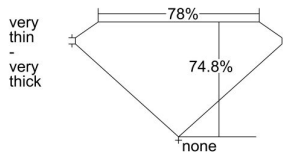

GIA®

FACSIMILE

GIA REPORT 5336147414

Verify this report at GIA.edu

GIA NATURAL DIAMOND DOSSIER®

June 26, 2019
GIA Report Number 5336147414
Shape and Cutting Style ..... Square Modified Brilliant
Measurements ..... 3.83 x 3.64 x 2.72 mm

GRADING RESULTS

Carat Weight ..... 0.30 carat
Color Grade ..... E
Clarity Grade SI1

ADDITIONAL GRADING INFORMATION

Polish ..... Very Good
Symmetry ..... Good
Fluorescence ..... None
Clarity Characteristics ..... Crystal, Feather
Inspection(s): GIA 5336147414

PROPORTIONS

Profile not to actual proportions

GRADING SCALES

GIA COLOR SCALE		GIA CLARITY SCALE			
COLORLESS	D	VERY VERY SLIGHTLY INCLUDED	FLAWLESS		
	E		INTERNALLY FLAWLESS		
	F		VVS₁		
	NEAR COLORLESS	G	VERY SLIGHTLY INCLUDED	VVS₂	
		H		VS₁	
		FAINT	I	SLIGHTLY INCLUDED	VS₂
			J		SI₁
			K		SI₂
	VERT LIGHT	L	INCLUDED	I₁	
		M		I₂	
N		I₃			
O					
P					
Q					
R					
LIGHT	S				
	T				
	U				
	V				
	W				
	X				
Y					
Z