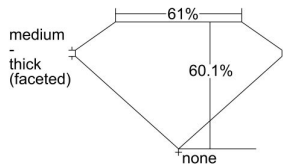

GIA®

FACSIMILE

GIA REPORT 5343324776

Verify this report at GIA.edu

GIA NATURAL DIAMOND DOSSIER®

December 16, 2019
GIA Report Number 5343324776
Shape and Cutting Style ..... Oval Brilliant
Measurements ..... 7.08 x 5.24 x 3.15 mm

GRADING RESULTS

Carat Weight ..... 0.77 carat
Color Grade I
Clarity Grade VS2

ADDITIONAL GRADING INFORMATION

Polish ..... Excellent
Symmetry ..... Very Good
Fluorescence ..... None
Clarity Characteristics..... Crystal, Cloud, Feather
Inscription(s): GIA 5343324776

PROPORTIONS

Profile not to actual proportions

GRADING SCALES

GIA COLOR SCALE		GIA CLARITY SCALE			
COLORLESS	D	VERY VERY SLIGHTLY INCLUDED	FLAWLESS		
	E		INTERNALLY FLAWLESS		
	F		VVS₁		
	G		VVS₂		
	NEAR COLORLESS		H	VERY SLIGHTLY INCLUDED	VS₁
			I		VS₂
	FANT		J	SLIGHTLY INCLUDED	S₁
			K		S₂
			L		I₁
			M		I₂
VERT LIGHT		N	INCLUDED		I₃
		O			
		P			
		Q			
LIGHT		R			
		S			
	T				
	U				
	V				
	W				
	X				
	Y				
	Z