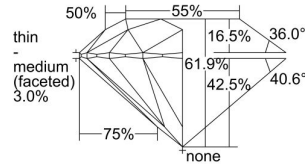

GIA®

FACSIMILE

GIA REPORT 5343473146

Verify this report at GIA.edu

GIA NATURAL DIAMOND DOSSIER®

January 03, 2020
GIA Report Number 5343473146
Shape and Cutting Style ..... Round Brilliant
Measurements ..... 5.19 - 5.21 x 3.22 mm

GRADING RESULTS

Carat Weight ..... 0.53 carat
Color Grade I
Clarity Grade VVS2
Cut Grade ..... Excellent

ADDITIONAL GRADING INFORMATION

Polish ..... Excellent
Symmetry ..... Excellent
Fluorescence ..... None
Clarity Characteristics ..... Feather, Pinpoint
Inscription(s): GIA 5343473146

PROPORTIONS

Profile to actual proportions

GRADING SCALES

GIA COLOR SCALE	GIA CLARITY SCALE	GIA CUT SCALE
COLOURLESS	FLAWLESS	EXCELLENT
D	FLAWLESS	
E	FLAWLESS	VERY GOOD
F	FLAWLESS	
G	FLAWLESS	GOOD
H	FLAWLESS	
I	VVS₁	FAIR
J	VVS₂	
K	VS₁	POOR
L	VS₂	
M	SI₁	
N	SI₂	
O	I₁	
P	I₂	
Q	I₃	
R		
S		
T		
U		
V		
W		
X		
Y		
Z