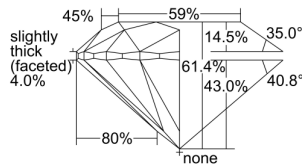

GIA®

FACSIMILE

GIA REPORT 5343600029

Verify this report at GIA.edu

GIA NATURAL DIAMOND DOSSIER®

January 16, 2020
GIA Report Number 5343600029
Shape and Cutting Style ..... Round Brilliant
Measurements ..... 6.16 - 6.18 x 3.79 mm

GRADING RESULTS

Carat Weight ..... 0.90 carat
Color Grade I
Clarity Grade VS1
Cut Grade ..... Excellent

ADDITIONAL GRADING INFORMATION

Polish ..... Excellent
Symmetry ..... Excellent
Fluorescence ..... Faint
Clarity Characteristics..... Crystal, Pinpoint, Needle
Inscription(s): GIA 5343600029

PROPORTIONS

Profile to actual proportions

GRADING SCALES

GIA COLOR SCALE	GIA CLARITY SCALE	GIA CUT SCALE	
D	FLAWLESS	EXCELLENT	
E	INTERNALLY FLAWLESS		
F		VVS₁	VERY GOOD
G	VVS₂		
H	VS₁	GOOD	
I	VS₂		
J	SI₁	FAIR	
K	SI₂		
L	I₁	POOR	
M			
N	I₂		
O			
P	I₃		
Q			
R			
S			
T			
U			
V			
W			
X			
Y			
Z