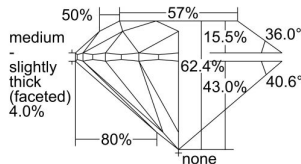

GIA®

FACSIMILE

GIA REPORT 5346191428

Verify this report at GIA.edu

GIA NATURAL DIAMOND DOSSIER®

November 27, 2019
GIA Report Number 5346191428
Shape and Cutting Style ..... Round Brilliant
Measurements ..... 4.67 - 4.70 x 2.92 mm

GRADING RESULTS

Carat Weight ..... 0.40 carat
Color Grade ..... D
Clarity Grade VS1
Cut Grade ..... Excellent

ADDITIONAL GRADING INFORMATION

Polish ..... Excellent
Symmetry ..... Excellent
Fluorescence ..... Faint
Clarity Characteristics ..... Crystal, Cloud
Inscription(s): GIA 5346191428

PROPORTIONS

Profile to actual proportions

GRADING SCALES

GIA COLOR SCALE	GIA CLARITY SCALE	GIA CUT SCALE	
D	FLAWLESS	EXCELLENT	
E	INTERNALLY FLAWLESS		
F		VVS₁	VERY GOOD
G	VVS₂		
H	VS₁	GOOD	
I	VS₂		
J	SI₁	FAIR	
K	SI₂		
L	I₁	POOR	
M	I₂		
N	I₃		
O			
P			
Q			
R			
S			
T			
U			
V			
W			
X			
Y			
Z