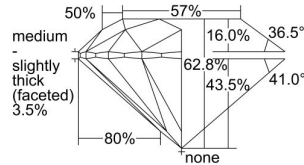

GIA®

FACSIMILE

GIA REPORT 5346997477

Verify this report at GIA.edu

GIA NATURAL DIAMOND DOSSIER®

January 04, 2021
GIA Report Number 5346997477
Shape and Cutting Style ..... Round Brilliant
Measurements ..... 5.32 - 5.35 x 3.35 mm

GRADING RESULTS

Carat Weight ..... 0.59 carat
Color Grade ..... D
Clarity Grade VS1
Cut Grade ..... Excellent

ADDITIONAL GRADING INFORMATION

Polish ..... Excellent
Symmetry ..... Excellent
Fluorescence ..... None
Clarity Characteristics ..... Crystal, Needle, Pinpoint
Inscription(s): GIA 5346997477

PROPORTIONS

Profile to actual proportions