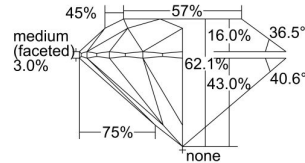

GIA®

FACSIMILE

GIA REPORT 5353402644

Verify this report at GIA.edu

GIA NATURAL DIAMOND DOSSIER®

June 21, 2020
GIA Report Number 5353402644
Shape and Cutting Style ..... Round Brilliant
Measurements ..... 4.51 - 4.54 x 2.81 mm

GRADING RESULTS

Carat Weight ..... 0.35 carat
Color Grade ..... D
Clarity Grade VVS2
Cut Grade ..... Excellent

ADDITIONAL GRADING INFORMATION

Polish ..... Excellent
Symmetry ..... Excellent
Fluorescence ..... Faint
Clarity Characteristics..... Cloud, Pinpoint, Indented Natural
Inscription(s): GIA 5353402644

PROPORTIONS

Profile to actual proportions

GRADING SCALES

GIA COLOR SCALE	GIA CLARITY SCALE	GIA CUT SCALE	
D	FLAWLESS	EXCELLENT	
E	INTERNALLY FLAWLESS		
F		VVS₁	VERY GOOD
G	VVS₂		
H	VS₁	GOOD	
I	VS₂		
J	SI₁	FAIR	
K	SI₂		
L	I₁	POOR	
M	I₂		
N	I₃		
O			
P			
Q			
R			
S			
T			
U			
V			
W			
X			
Y			
Z