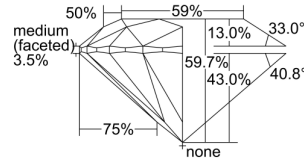

GIA®

FACSIMILE

GIA REPORT 5353405717

Verify this report at GIA.edu

GIA NATURAL DIAMOND DOSSIER®

June 25, 2020
GIA Report Number 5353405717
Shape and Cutting Style ..... Round Brilliant
Measurements ..... 5.08 - 5.11 x 3.04 mm

GRADING RESULTS

Carat Weight ..... 0.48 carat
Color Grade ..... D
Clarity Grade VVS1
Cut Grade ..... Excellent

ADDITIONAL GRADING INFORMATION

Polish ..... Excellent
Symmetry ..... Excellent
Fluorescence ..... Medium Blue
Clarity Characteristics ..... Pinpoint
Inscription(s): GIA 5353405717

PROPORTIONS

Profile to actual proportions

GRADING SCALES

GIA COLOR SCALE	GIA CLARITY SCALE	GIA CUT SCALE	
D	FLAWLESS	EXCELLENT	
E	INTERNALLY FLAWLESS		
F		VVS₁	VERY GOOD
G	VVS₂		
H	VS₁	GOOD	
I	VS₂		
J	SI₁	FAIR	
K	SI₂		
L	I₁	POOR	
M	I₂		
N	I₃		
O			
P			
Q			
R			
S			
T			
U			
V			
W			
X			
Y			
Z