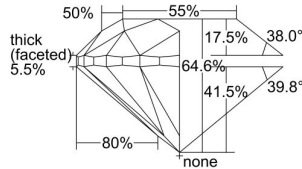

GIA®

FACSIMILE

GIA REPORT 5356852536

Verify this report at GIA.edu

GIA NATURAL DIAMOND DOSSIER®

August 28, 2020
GIA Report Number 5356852536
Shape and Cutting Style ..... Round Brilliant
Measurements ..... 5.52 - 5.56 x 3.58 mm

GRADING RESULTS

Carat Weight ..... 0.71 carat
Color Grade ..... E
Clarity Grade VS1
Cut Grade ..... Very Good

ADDITIONAL GRADING INFORMATION

Polish ..... Excellent
Symmetry ..... Excellent
Fluorescence ..... None
Clarity Characteristics..... Crystal, Cloud, Needle
Inscription(s): GIA 5356852536

PROPORTIONS

Profile to actual proportions

GRADING SCALES

GIA COLOR SCALE	GIA CLARITY SCALE	GIA CUT SCALE	
D	FLAWLESS	EXCELLENT	
E	INTERNALLY FLAWLESS		
F		VVS₁	VERY GOOD
G	VVS₂		
H	VS₁	GOOD	
I	VS₂		
J	SI₁	FAIR	
K	SI₂		
L	I₁	POOR	
M	I₂		
N	I₃		
O			
P			
Q			
R			
S			
T			
U			
V			
W			
X			
Y			
Z