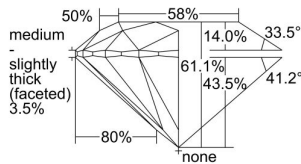

GIA®

FACSIMILE

GIA REPORT 5356947351

Verify this report at GIA.edu

GIA NATURAL DIAMOND DOSSIER®

September 13, 2020
GIA Report Number 5356947351
Shape and Cutting Style ..... Round Brilliant
Measurements ..... 6.01 - 6.05 x 3.68 mm

GRADING RESULTS

Carat Weight ..... 0.81 carat
Color Grade ..... G
Clarity Grade VS1
Cut Grade ..... Excellent

ADDITIONAL GRADING INFORMATION

Polish ..... Excellent
Symmetry ..... Excellent
Fluorescence ..... Faint
Clarity Characteristics ..... Crystal, Pinpoint, Cloud
Inscription(s): GIA 5356947351

PROPORTIONS

GRADING SCALES

GIA COLOR SCALE

COLORESS	D
	E
	F
	G
	H
	I
	J
NEAR COLORESS	K
	L
FAINT	M
	N
	O
	P
VERY LIGHT	Q
	R
	S
	T
	U
	V
	W
	X
	Y
LIGHT	Z

GIA CLARITY SCALE

VERY VERY SLIGHTLY INCLUDED	FLAWLESS
	INTERNALLY FLAWLESS
VERY SLIGHTLY INCLUDED	VVS₁
	VVS₂
SLIGHTLY INCLUDED	VS₁
	VS₂
INCLUDED	SI₁
	SI₂
	I₁
	I₂
	I₃

GIA CUT SCALE

EXCELLENT
VERY GOOD
GOOD
FAIR
POOR