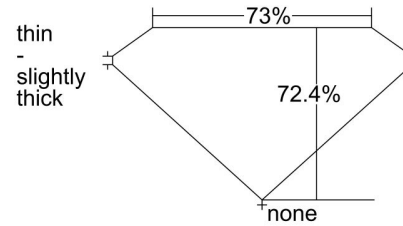

GIA NATURAL DIAMOND GRADING REPORT

November 04, 2020
 GIA Report Number 5363497919
 Shape and Cutting Style **Square Modified Brilliant**
 Measurements 6.39 x 6.32 x 4.58 mm

GRADING RESULTS

Carat Weight 1.50 carat
 Color Grade **I**
 Clarity Grade **VS1**

ADDITIONAL GRADING INFORMATION

Polish **Excellent**
 Symmetry **Very Good**
 Fluorescence **None**
 Inscription(s): GIA 5363497919
Comments: Additional pinpoints are not shown.

PROPORTIONS

Profile not to actual proportions

CLARITY CHARACTERISTICS

KEY TO SYMBOLS*

-  Feather
-  Pinpoint
-  Extra Facet

* Red symbols denote internal characteristics (inclusions). Green or black symbols denote external characteristics (blemishes). Diagram is an approximate representation of the diamond, and symbols shown indicate type, position, and approximate size of clarity characteristics. All clarity characteristics may not be shown. Details of finish are not shown.