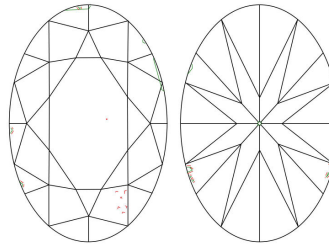

**GIA NATURAL DIAMOND GRADING REPORT**

November 20, 2020  
 GIA Report Number ..... 5363655596  
 Shape and Cutting Style ..... Oval Brilliant  
 Measurements ..... 8.12 x 6.04 x 3.81 mm

**GRADING RESULTS**

Carat Weight ..... 1.20 carat  
 Color Grade ..... I  
 Clarity Grade ..... VS1

**ADDITIONAL GRADING INFORMATION**

Polish ..... Excellent  
 Symmetry ..... Very Good  
 Fluorescence ..... None  
 Inscription(s): GIA 5363655596

**PROPORTIONS**

Profile not to actual proportions

**CLARITY CHARACTERISTICS**

**KEY TO SYMBOLS\***

-  Feather
-  Indented Natural
-  Pinpoint
-  Natural

\* Red symbols denote internal characteristics (inclusions). Green or black symbols denote external characteristics (blemishes). Diagram is an approximate representation of the diamond, and symbols shown indicate type, position, and approximate size of clarity characteristics. All clarity characteristics may not be shown. Details of finish are not shown.