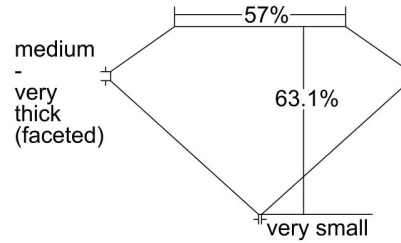

**GIA NATURAL DIAMOND GRADING REPORT**

November 20, 2020  
 GIA Report Number ..... 5363655596  
 Shape and Cutting Style ..... Oval Brilliant  
 Measurements ..... 8.12 x 6.04 x 3.81 mm

**GRADING RESULTS**

Carat Weight ..... 1.20 carat  
 Color Grade ..... I  
 Clarity Grade ..... VS1

**ADDITIONAL GRADING INFORMATION**

Polish ..... Excellent  
 Symmetry ..... Very Good  
 Fluorescence ..... None  
 Inscription(s): GIA 5363655596

**PROPORTIONS**

Profile not to actual proportions

**CLARITY CHARACTERISTICS**

**KEY TO SYMBOLS\***

-  Feather
-  Indented Natural
-  Pinpoint
-  Natural

\* Red symbols denote internal characteristics (inclusions). Green or black symbols denote external characteristics (blemishes). Diagram is an approximate representation of the diamond, and symbols shown indicate type, position, and approximate size of clarity characteristics. All clarity characteristics may not be shown. Details of finish are not shown.