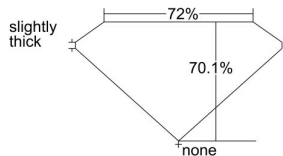

GIA®

FACSIMILE

GIA REPORT 5363981681

Verify this report at GIA.edu

GIA NATURAL DIAMOND DOSSIER®

January 13, 2021
GIA Report Number 5363981681
Shape and Cutting Style ..... Square Modified Brilliant
Measurements ..... 4.58 x 4.46 x 3.13 mm

GRADING RESULTS

Carat Weight ..... 0.54 carat
Color Grade I
Clarity Grade VVS2

ADDITIONAL GRADING INFORMATION

Polish ..... Excellent
Symmetry ..... Excellent
Fluorescence ..... None
Clarity Characteristics ..... Needle, Cloud, Pinpoint
Inscription(s): GIA 5363981681

PROPORTIONS

Profile not to actual proportions