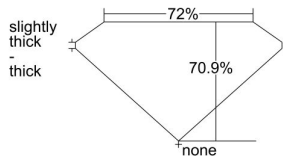

GIA®

FACSIMILE

GIA REPORT 5373416031

Verify this report at GIA.edu

GIA NATURAL DIAMOND DOSSIER®

January 30, 2021
GIA Report Number 5373416031
Shape and Cutting Style ..... Square Modified Brilliant
Measurements ..... 4.47 x 4.40 x 3.12 mm

GRADING RESULTS

Carat Weight ..... 0.53 carat
Color Grade I
Clarity Grade VS1

ADDITIONAL GRADING INFORMATION

Polish ..... Excellent
Symmetry ..... Very Good
Fluorescence ..... None
Clarity Characteristics ..... Crystal, Feather, Cloud
Inscription(s): GIA 5373416031

PROPORTIONS

Profile not to actual proportions

GRADING SCALES

GIA COLOR SCALE		GIA CLARITY SCALE			
COLORLESS	D	VERY VERY SLIGHTLY INCLUDED	FLAWLESS		
	E		INTERNALLY FLAWLESS		
	F		VVS₁		
	NEAR COLORLESS	G	VVS₂		
		H	VERY SLIGHTLY INCLUDED	VS₁	
		I		VS₂	
		FAINT	J	SLIGHTLY INCLUDED	SI₁
			K		SI₂
	L		INCLUDED		I₁
	M			I₂	
N	I₃				
VERT LIGHT	O				
LIGHT	P				
	Q				
	R				
	S				
	T				
	U				
	V				
W					
X					
Y					
Z