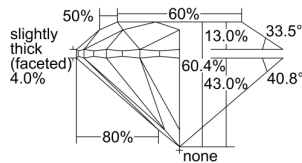

GIA®

FACSIMILE

GIA REPORT 5373483422

Verify this report at GIA.edu

GIA NATURAL DIAMOND DOSSIER®

February 02, 2021
GIA Report Number 5373483422
Shape and Cutting Style ..... Round Brilliant
Measurements ..... 5.80 - 5.83 x 3.51 mm

GRADING RESULTS

Carat Weight ..... 0.73 carat
Color Grade ..... H
Clarity Grade SI2
Cut Grade ..... Excellent

ADDITIONAL GRADING INFORMATION

Polish ..... Excellent
Symmetry ..... Excellent
Fluorescence ..... None
Clarity Characteristics ..... Crystal, Cloud
Inscription(s): GIA 5373483422

PROPORTIONS

Profile to actual proportions