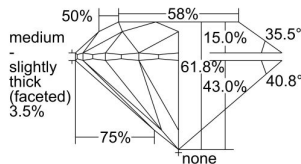

GIA®

FACSIMILE

GIA REPORT 5373567039

Verify this report at GIA.edu

GIA NATURAL DIAMOND DOSSIER®

February 11, 2021
GIA Report Number 5373567039
Shape and Cutting Style ..... Round Brilliant
Measurements ..... 4.45 - 4.48 x 2.76 mm

GRADING RESULTS

Carat Weight ..... 0.34 carat
Color Grade ..... E
Clarity Grade VVS1
Cut Grade ..... Excellent

ADDITIONAL GRADING INFORMATION

Polish ..... Excellent
Symmetry ..... Excellent
Fluorescence ..... Faint
Clarity Characteristics ..... Pinpoint, Feather
Inscription(s): GIA 5373567039

PROPORTIONS

Profile to actual proportions

GRADING SCALES

GIA COLOR SCALE	GIA CLARITY SCALE	GIA CUT SCALE	
D	FLAWLESS	EXCELLENT	
E	INTERNALLY FLAWLESS		
F		VVS₁	VERY GOOD
G	VVS₂		
H	VS₁	GOOD	
I	VS₂		
J	SI₁	FAIR	
K	SI₂		
L	I₁	POOR	
M	I₂		
N	I₃		
O			
P			
Q			
R			
S			
T			
U			
V			
W			
X			
Y			
Z