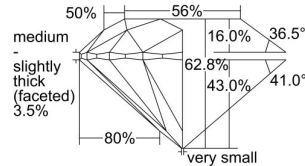

GIA®

FACSIMILE

GIA REPORT 5373722729

Verify this report at GIA.edu

GIA NATURAL DIAMOND DOSSIER®

March 16, 2021
GIA Report Number 5373722729
Shape and Cutting Style ..... Round Brilliant
Measurements ..... 5.90 - 5.93 x 3.71 mm

GRADING RESULTS

Carat Weight ..... 0.80 carat
Color Grade ..... F
Clarity Grade S11
Cut Grade ..... Excellent

ADDITIONAL GRADING INFORMATION

Polish ..... Excellent
Symmetry ..... Excellent
Fluorescence ..... None
Clarity Characteristics..... Cloud, Crystal, Feather
Inscription(s): GIA 5373722729

PROPORTIONS

Profile to actual proportions

GRADING SCALES

GIA COLOR SCALE	GIA CLARITY SCALE	GIA CUT SCALE	
D	FLAWLESS	EXCELLENT	
E	INTERNALLY FLAWLESS		
F		VVS₁	VERY GOOD
G	VVS₂		
H	VS₁	GOOD	
I	VS₂		
J	S1₁	FAIR	
K	S1₂		
L	I₁	POOR	
M	I₂		
N	I₃		
O			
P			
Q			
R			
S			
T			
U			
V			
W			
X			
Y			
Z