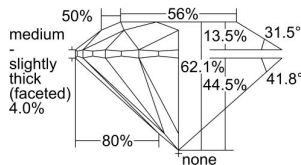

GIA®

FACSIMILE

GIA REPORT 5373900788

Verify this report at GIA.edu

GIA NATURAL DIAMOND DOSSIER®

March 10, 2021
GIA Report Number 5373900788
Shape and Cutting Style ..... Round Brilliant
Measurements ..... 3.94 - 3.97 x 2.45 mm

GRADING RESULTS

Carat Weight ..... 0.23 carat
Color Grade ..... E
Clarity Grade S11
Cut Grade ..... Excellent

ADDITIONAL GRADING INFORMATION

Polish ..... Excellent
Symmetry ..... Excellent
Fluorescence ..... None
Clarity Characteristics ..... Needle
Inscription(s): GIA 5373900788

PROPORTIONS

Profile to actual proportions

GRADING SCALES

GIA COLOR SCALE	GIA CLARITY SCALE	GIA CUT SCALE	
D	FLAWLESS	EXCELLENT	
E	INTERNALLY FLAWLESS		
F		VVS₁	VERY GOOD
G	VVS₂		
H	VS₁	GOOD	
I	VS₂		
J	S1₁	FAIR	
K	S1₂		
L	I₁	POOR	
M	I₂		
N	I₃		
O			
P			
Q			
R			
S			
T			
U			
V			
W			
X			
Y			
Z