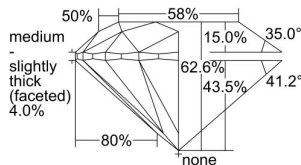

GIA®

FACSIMILE

GIA REPORT 5373927527

Verify this report at GIA.edu

GIA NATURAL DIAMOND DOSSIER®

April 05, 2021
GIA Report Number 5373927527
Shape and Cutting Style ..... Round Brilliant
Measurements ..... 5.25 - 5.29 x 3.30 mm

GRADING RESULTS

Carat Weight ..... 0.57 carat
Color Grade ..... K
Clarity Grade VS1
Cut Grade ..... Excellent

ADDITIONAL GRADING INFORMATION

Polish ..... Excellent
Symmetry ..... Excellent
Fluorescence ..... Strong Blue
Clarity Characteristics..... Crystal, Feather, Pinpoint, Cloud
Inspection(s): GIA 5373927527

PROPORTIONS

Profile to actual proportions

GRADING SCALES

GIA COLOR SCALE	GIA CLARITY SCALE	GIA CUT SCALE	
D	FLAWLESS	EXCELLENT	
E	INTERNALLY FLAWLESS		
F		VVS₁	VERY GOOD
G	VVS₂		
H	VS₁	GOOD	
I	VS₂		
J	SI₁	FAIR	
K	SI₂		
L	I₁	POOR	
M	I₂		
N	I₃		
O			
P			
Q			
R			
S			
T			
U			
V			
W			
X			
Y			
Z