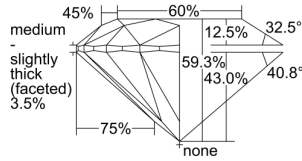

GIA®

FACSIMILE

GIA REPORT 5373947330

Verify this report at GIA.edu

GIA NATURAL DIAMOND DOSSIER®

March 11, 2021
GIA Report Number 5373947330
Shape and Cutting Style ..... Round Brilliant
Measurements ..... 4.03 - 4.04 x 2.39 mm

GRADING RESULTS

Carat Weight ..... 0.23 carat
Color Grade ..... F
Clarity Grade VS1
Cut Grade ..... Excellent

ADDITIONAL GRADING INFORMATION

Polish ..... Excellent
Symmetry ..... Excellent
Fluorescence ..... None
Clarity Characteristics..... Cloud, Needle, Pinpoint
Inspection(s): GIA 5373947330

PROPORTIONS

Profile to actual proportions

GRADING SCALES

GIA COLOR SCALE	GIA CLARITY SCALE	GIA CUT SCALE	
D	FLAWLESS	EXCELLENT	
E	INTERNALLY FLAWLESS		
F		VVS₁	VERY GOOD
G	VVS₂		
H	VS₁	GOOD	
I	VS₂		
J	SI₁	FAIR	
K	SI₂		
L	I₁	POOR	
M	I₂		
N	I₃		
O			
P			
Q			
R			
S			
T			
U			
V			
W			
X			
Y			
Z