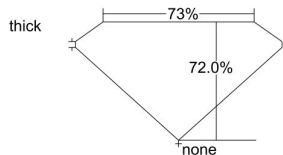

GIA®

FACSIMILE

GIA REPORT 5376091159

Verify this report at GIA.edu

GIA NATURAL DIAMOND DOSSIER®

December 28, 2020
GIA Report Number 5376091159
Shape and Cutting Style ..... Square Modified Brilliant
Measurements ..... 4.31 x 4.27 x 3.07 mm

GRADING RESULTS

Carat Weight ..... 0.50 carat
Color Grade ..... D
Clarity Grade SI1

ADDITIONAL GRADING INFORMATION

Polish ..... Very Good
Symmetry ..... Good
Fluorescence ..... None
Clarity Characteristics ..... Cloud, Crystal, Feather
Inscription(s): GIA 5376091159

PROPORTIONS

Profile not to actual proportions