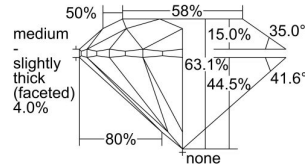

GIA®

FACSIMILE

GIA REPORT 5376123344

Verify this report at GIA.edu

GIA NATURAL DIAMOND DOSSIER®

December 31, 2020
GIA Report Number 5376123344
Shape and Cutting Style ..... Round Brilliant
Measurements ..... 5.03 - 5.06 x 3.18 mm

GRADING RESULTS

Carat Weight ..... 0.50 carat
Color Grade I
Clarity Grade VS2
Cut Grade ..... Excellent

ADDITIONAL GRADING INFORMATION

Polish ..... Excellent
Symmetry ..... Excellent
Fluorescence ..... Faint
Clarity Characteristics ..... Cloud, Feather, Crystal
Inscription(s): GIA 5376123344

PROPORTIONS

Profile to actual proportions

GRADING SCALES

GIA COLOR SCALE

COLOREDNESS	D
	E
	F
	G
	H
	I
	J
NEAR COLORLESS	K
	L
	M
FAINTE	N
	O
	P
	Q
VERY LIGHT	R
	S
	T
	U
	V
	W
	X
	Y
LIGHT	Z

GIA CLARITY SCALE

FLAWLESS	INTERNAL FLAWLESS	
		FLAWLESS
VERY VERY SLIGHTLY INCLUDED	VVS₁	
	VVS₂	
VERY SLIGHTLY INCLUDED	VS₁	
	VS₂	
SLIGHTLY INCLUDED	SI₁	
	SI₂	
INCLUDED	I₁	
	I₂	
	I₃	

GIA CUT SCALE

EXCELLENT
VERY GOOD
GOOD
FAIR
POOR