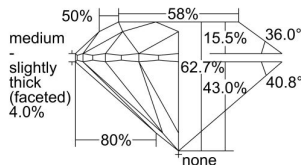

GIA®

FACSIMILE

GIA REPORT 5376165585

Verify this report at GIA.edu

GIA NATURAL DIAMOND DOSSIER®

February 02, 2021
GIA Report Number 5376165585
Shape and Cutting Style ..... Round Brilliant
Measurements ..... 5.70 - 5.75 x 3.59 mm

GRADING RESULTS

Carat Weight ..... 0.73 carat
Color Grade ..... E
Clarity Grade S11
Cut Grade ..... Excellent

ADDITIONAL GRADING INFORMATION

Polish ..... Excellent
Symmetry ..... Excellent
Fluorescence ..... None
Clarity Characteristics ..... Cloud, Feather
Inscription(s): GIA 5376165585

PROPORTIONS

Profile to actual proportions

GRADING SCALES

GIA COLOR SCALE

COLORED	D
	E
	F
	G
	H
	I
	J
NEAR COLORLESS	K
	L
Faint	M
	N
	O
	P
Very Light	Q
	R
	S
	T
	U
	V
	W
	X
	Y
Light	Z

GIA CLARITY SCALE

FLAWLESS	VERY VERY SLIGHTLY INCLUDED	VVS₁	VVS₂	VERY SLIGHTLY INCLUDED	VS₁	VS₂	SLIGHTLY INCLUDED	SI₁	SI₂	I₁	I₂	I₃	
													INTERNALLY FLAWLESS

GIA CUT SCALE

EXCELLENT
VERY GOOD
GOOD
FAIR
POOR