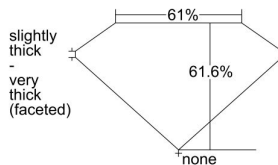

GIA®

FACSIMILE

GIA REPORT 5376446768

Verify this report at GIA.edu

GIA NATURAL DIAMOND DOSSIER®

February 22, 2021
GIA Report Number 5376446768
Shape and Cutting Style ..... Oval Brilliant
Measurements ..... 7.63 x 5.57 x 3.43 mm

GRADING RESULTS

Carat Weight ..... 0.93 carat
Color Grade I
Clarity Grade VS1

ADDITIONAL GRADING INFORMATION

Polish ..... Excellent
Symmetry ..... Excellent
Fluorescence ..... Faint
Clarity Characteristics..... Crystal, Cloud, Knot, Needle
Inspection(s): GIA 5376446768

PROPORTIONS

Profile not to actual proportions

GRADING SCALES

GIA COLOR SCALE		GIA CLARITY SCALE			
COLORLESS	D	VERY VERY SLIGHTLY INCLUDED	FLAWLESS		
	E		INTERNALLY FLAWLESS		
	F		VVS₁		
	G		VVS₂		
	NEAR COLORLESS		H	VERY SLIGHTLY INCLUDED	VS₁
			I		VS₂
	FAINT		J	SLIGHTLY INCLUDED	SI₁
			K		SI₂
			L		I₁
			M		I₂
N		I₃			
VERT LIGHT		O	INCLUDED		
		P			
		Q			
		R			
		S			
	T				
LIGHT	U				
	V				
	W				
	X				
Y					
Z