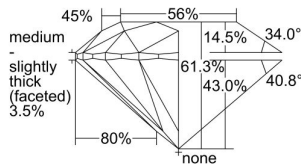

GIA®

FACSIMILE

GIA REPORT 5376466936

Verify this report at GIA.edu

GIA NATURAL DIAMOND DOSSIER®

February 02, 2021
GIA Report Number 5376466936
Shape and Cutting Style ..... Round Brilliant
Measurements ..... 5.12 - 5.13 x 3.14 mm

GRADING RESULTS

Carat Weight ..... 0.50 carat
Color Grade ..... G
Clarity Grade ..... Internally Flawless
Cut Grade ..... Excellent

ADDITIONAL GRADING INFORMATION

Polish ..... Excellent
Symmetry ..... Excellent
Fluorescence ..... Medium Blue
Clarity Characteristics ..... Minor Details of Polish
Inscription(s): GIA 5376466936

PROPORTIONS

Profile to actual proportions

GRADING SCALES

GIA COLOR SCALE

COLORESS	D
	E
	F
	G
	H
	I
	J
NEAR COLORESS	K
	L
FLAINT	M
	N
	O
	P
VERY LIGHT	Q
	R
	S
	T
	U
	V
LIGHT	W
	X
	Y
	Z

GIA CLARITY SCALE

VERY VERY SLIGHTLY INCLUDED	FLAWLESS
	INTERNALLY FLAWLESS
VERY SLIGHTLY INCLUDED	VVS₁
	VVS₂
SLIGHTLY INCLUDED	VS₁
	VS₂
INCLUDED	SI₁
	SI₂
	I₁
	I₂
	I₃

GIA CUT SCALE

EXCELLENT
VERY GOOD
GOOD
FAIR
POOR