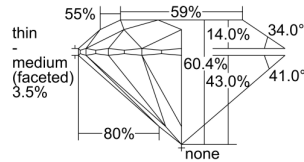

GIA®

FACSIMILE

GIA REPORT 5376610789

Verify this report at GIA.edu

GIA NATURAL DIAMOND DOSSIER®

February 14, 2021
GIA Report Number 5376610789
Shape and Cutting Style ..... Round Brilliant
Measurements ..... 4.50 - 4.54 x 2.73 mm

GRADING RESULTS

Carat Weight ..... 0.34 carat
Color Grade ..... G
Clarity Grade VVS2
Cut Grade ..... Excellent

ADDITIONAL GRADING INFORMATION

Polish ..... Excellent
Symmetry ..... Excellent
Fluorescence ..... None
Clarity Characteristics..... Pinpoint, Cloud, Indented Natural
Inscription(s): GIA 5376610789

PROPORTIONS

GRADING SCALES

GIA COLOR SCALE	GIA CLARITY SCALE	GIA CUT SCALE	
D	FLAWLESS	EXCELLENT	
E	INTERNALLY FLAWLESS		
F		VVS₁	VERY GOOD
G	VVS₂		
H	VS₁	GOOD	
I	VS₂		
J	SI₁	FAIR	
K	SI₂		
L	I₁	POOR	
M	I₂		
N	I₃		
O			
P			
Q			
R			
S			
T			
U			
V			
W			
X			
Y			
Z