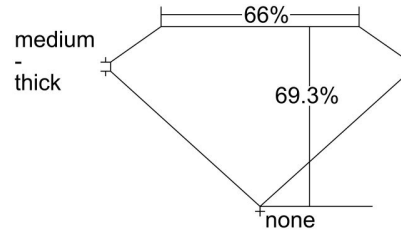

GIA NATURAL DIAMOND GRADING REPORT

March 23, 2021
 GIA Report Number 5376907077
 Shape and Cutting Style Square Emerald Cut
 Measurements 5.57 x 5.57 x 3.86 mm

GRADING RESULTS

Carat Weight 1.04 carat
 Color Grade I
 Clarity Grade VS1

ADDITIONAL GRADING INFORMATION

Polish Excellent
 Symmetry Very Good
 Fluorescence Strong Blue
 Inscription(s): GIA 5376907077
Comments: Additional pinpoints are not shown.

PROPORTIONS

Profile not to actual proportions

CLARITY CHARACTERISTICS

KEY TO SYMBOLS*

- Crystal
- Pinpoint

* Red symbols denote internal characteristics (inclusions). Green or black symbols denote external characteristics (blemishes). Diagram is an approximate representation of the diamond, and symbols shown indicate type, position, and approximate size of clarity characteristics. All clarity characteristics may not be shown. Details of finish are not shown.