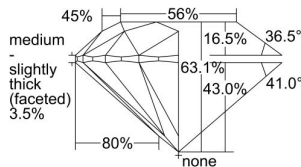

GIA®

FACSIMILE

GIA REPORT 5376982268

Verify this report at GIA.edu

GIA NATURAL DIAMOND DOSSIER®

March 12, 2021
GIA Report Number 5376982268
Shape and Cutting Style ..... Round Brilliant
Measurements ..... 5.42 - 5.45 x 3.43 mm

GRADING RESULTS

Carat Weight ..... 0.62 carat
Color Grade ..... G
Clarity Grade VVS2
Cut Grade ..... Excellent

ADDITIONAL GRADING INFORMATION

Polish ..... Excellent
Symmetry ..... Excellent
Fluorescence ..... None
Clarity Characteristics ..... Cloud, Pinpoint
Inscription(s): GIA 5376982268

PROPORTIONS

Profile to actual proportions

GRADING SCALES

GIA COLOR SCALE	GIA CLARITY SCALE	GIA CUT SCALE	
D	FLAWLESS	EXCELLENT	
E	INTERNALLY FLAWLESS		
F		VVS₁	VERY GOOD
G	VVS₂		
H	VS₁	GOOD	
I	VS₂		
J	SI₁	FAIR	
K	SI₂		
L	I₁	POOR	
M			
N			
O	I₂		
P			
Q			
R	I₃		
S			
T			
U			
V			
W			
X			
Y			
Z