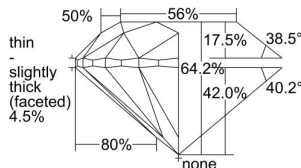

GIA®

FACSIMILE

GIA REPORT 5376998940

Verify this report at GIA.edu

GIA NATURAL DIAMOND DOSSIER®

April 06, 2021
GIA Report Number 5376998940
Shape and Cutting Style ..... Round Brilliant
Measurements ..... 4.80 - 4.83 x 3.09 mm

GRADING RESULTS

Carat Weight ..... 0.45 carat
Color Grade ..... H
Clarity Grade VS1
Cut Grade ..... Very Good

ADDITIONAL GRADING INFORMATION

Polish ..... Very Good
Symmetry ..... Very Good
Fluorescence ..... None
Clarity Characteristics ..... Cloud, Indented Natural
Inspection(s): GIA 5376998940

PROPORTIONS

Profile to actual proportions

GRADING SCALES

GIA COLOR SCALE

COLORESS	D
	E
	F
	G
	H
	I
	J
NEAR COLORESS	K
	L
FAINT	M
	N
	O
	P
VERY LIGHT	Q
	R
	S
	T
	U
	V
	W
	X
	Y
LIGHT	Z

GIA CLARITY SCALE

VERY VERY SLIGHTLY INCLUDED	FLAWLESS
	INTERNALLY FLAWLESS
VERY SLIGHTLY INCLUDED	VVS₁
	VVS₂
SLIGHTLY INCLUDED	VS₁
	VS₂
INCLUDED	SI₁
	SI₂
	I₁
	I₂
	I₃

GIA CUT SCALE

EXCELLENT
VERY GOOD
GOOD
FAIR
POOR