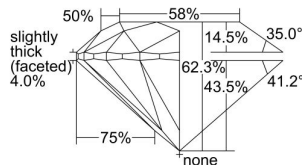

GIA®

FACSIMILE

GIA REPORT 5383224046

Verify this report at GIA.edu

GIA NATURAL DIAMOND DOSSIER®

March 31, 2021
GIA Report Number 5383224046
Shape and Cutting Style ..... Round Brilliant
Measurements ..... 4.74 - 4.76 x 2.96 mm

GRADING RESULTS

Carat Weight ..... 0.41 carat
Color Grade ..... E
Clarity Grade VS2
Cut Grade ..... Excellent

ADDITIONAL GRADING INFORMATION

Polish ..... Excellent
Symmetry ..... Excellent
Fluorescence ..... Faint
Clarity Characteristics ..... Crystal, Cloud
Inscription(s): GIA 5383224046

PROPORTIONS

Profile to actual proportions

GRADING SCALES

GIA COLOR SCALE	GIA CLARITY SCALE	GIA CUT SCALE	
D	FLAWLESS	EXCELLENT	
E	INTERNALLY FLAWLESS		
F		VVS₁	VERY GOOD
G	VVS₂		
H	VS₁	GOOD	
I	VS₂		
J	SI₁	FAIR	
K	SI₂		
L	I₁	POOR	
M			
N			
O	I₂		
P			
Q			
R	I₃		
S			
T			
U			
V			
W			
X			
Y			
Z