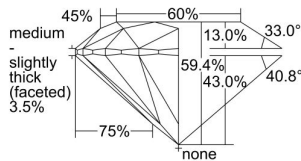

GIA®

FACSIMILE

GIA REPORT 5383243791

Verify this report at GIA.edu

GIA NATURAL DIAMOND DOSSIER®

April 01, 2021
GIA Report Number 5383243791
Shape and Cutting Style ..... Round Brilliant
Measurements ..... 3.99 - 4.00 x 2.37 mm

GRADING RESULTS

Carat Weight ..... 0.23 carat
Color Grade ..... F
Clarity Grade VS2
Cut Grade ..... Excellent

ADDITIONAL GRADING INFORMATION

Polish ..... Excellent
Symmetry ..... Excellent
Fluorescence ..... None
Clarity Characteristics ..... Feather, Cloud
Inscription(s): GIA 5383243791

PROPORTIONS

Profile to actual proportions

GRADING SCALES

GIA COLOR SCALE	GIA CLARITY SCALE	GIA CUT SCALE	
D	FLAWLESS	EXCELLENT	
E	INTERNALLY FLAWLESS		
F		VVS₁	VERY GOOD
G	VVS₂		
H	VS₁	GOOD	
I	VS₂		
J	SI₁	FAIR	
K	SI₂		
L	I₁	POOR	
M	I₂		
N	I₃		
O			
P			
Q			
R			
S			
T			
U			
V			
W			
X			
Y			
Z