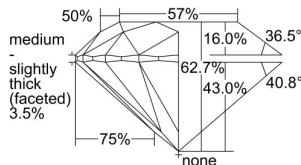

GIA®

FACSIMILE

GIA REPORT 5383281284

Verify this report at GIA.edu

GIA NATURAL DIAMOND DOSSIER®

April 05, 2021
GIA Report Number 5383281284
Shape and Cutting Style ..... Round Brilliant
Measurements ..... 5.52 - 5.53 x 3.46 mm

GRADING RESULTS

Carat Weight ..... 0.65 carat
Color Grade ..... E
Clarity Grade VS1
Cut Grade ..... Excellent

ADDITIONAL GRADING INFORMATION

Polish ..... Excellent
Symmetry ..... Excellent
Fluorescence ..... Medium Blue
Clarity Characteristics ..... Feather, Needle, Pinpoint
Inscription(s): GIA 5383281284

PROPORTIONS

Profile to actual proportions

GRADING SCALES

GIA COLOR SCALE	GIA CLARITY SCALE	GIA CUT SCALE	
D	FLAWLESS	EXCELLENT	
E	INTERNALLY FLAWLESS		
F		VVS₁	VERY GOOD
G	VVS₂		
H	VS₁	GOOD	
I	VS₂		
J	SI₁	FAIR	
K	SI₂		
L	I₁	POOR	
M	I₂		
N	I₃		
O			
P			
Q			
R			
S			
T			
U			
V			
W			
X			
Y			
Z