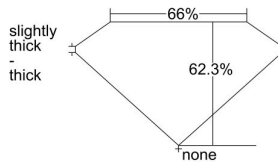

GIA®

FACSIMILE

GIA REPORT 5383482406

Verify this report at GIA.edu

GIA NATURAL DIAMOND DOSSIER®

April 28, 2021
GIA Report Number 5383482406
Shape and Cutting Style ..... Emerald Cut
Measurements ..... 6.17 x 4.25 x 2.65 mm

GRADING RESULTS

Carat Weight ..... 0.71 carat
Color Grade I
Clarity Grade VS1

ADDITIONAL GRADING INFORMATION

Polish ..... Excellent
Symmetry ..... Excellent
Fluorescence ..... None
Clarity Characteristics..... Cloud, Feather
Inscription(s): GIA 5383482406

PROPORTIONS

Profile not to actual proportions

GRADING SCALES

GIA COLOR SCALE		GIA CLARITY SCALE			
COLORLESS	D	VERY VERY SLIGHTLY INCLUDED	FLAWLESS		
	E		INTERNALLY FLAWLESS		
	F	VERY SLIGHTLY INCLUDED	VVS₁		
	G		VVS₂		
	H		VS₁		
	NEAR COLORLESS	I	SLIGHTLY INCLUDED	VS₂	
		J		SI₁	
		FAINT	K	INCLUDED	SI₂
			L		I₁
			M		I₂
VERT LIGHT	N	LIGHT	I₃		
	O				
	P				
	Q				
	R