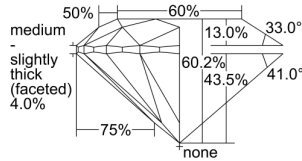

GIA®

FACSIMILE

GIA REPORT 5383499542

Verify this report at GIA.edu

GIA NATURAL DIAMOND DOSSIER®

April 30, 2021
GIA Report Number 5383499542
Shape and Cutting Style ..... Round Brilliant
Measurements ..... 4.36 - 4.39 x 2.63 mm

GRADING RESULTS

Carat Weight ..... 0.31 carat
Color Grade ..... F
Clarity Grade VVS1
Cut Grade ..... Excellent

ADDITIONAL GRADING INFORMATION

Polish ..... Excellent
Symmetry ..... Excellent
Fluorescence ..... Medium Blue
Clarity Characteristics ..... Internal Graining, Feather
Inspection(s): GIA 5383499542

PROPORTIONS

Profile to actual proportions

GRADING SCALES

GIA COLOR SCALE	GIA CLARITY SCALE	GIA CUT SCALE	
D	FLAWLESS	EXCELLENT	
E	INTERNALLY FLAWLESS		
F		VVS₁	VERY GOOD
G	VVS₂		
H	VS₁	GOOD	
I	VS₂		
J	SI₁	FAIR	
K	SI₂		
L	I₁	POOR	
M	I₂		
N	I₃		
O			
P			
Q			
R			
S			
T			
U			
V			
W			
X			
Y			
Z