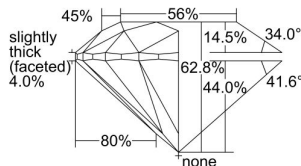

GIA®

FACSIMILE

GIA REPORT 5383580262

Verify this report at GIA.edu

GIA NATURAL DIAMOND DOSSIER®

May 07, 2021
GIA Report Number 5383580262
Shape and Cutting Style ..... Round Brilliant
Measurements ..... 3.59 - 3.61 x 2.26 mm

GRADING RESULTS

Carat Weight ..... 0.18 carat
Color Grade ..... G
Clarity Grade VVS2
Cut Grade ..... Excellent

ADDITIONAL GRADING INFORMATION

Polish ..... Excellent
Symmetry ..... Excellent
Fluorescence ..... None
Clarity Characteristics ..... Cloud, Pinpoint
Inscription(s): GIA 5383580262

PROPORTIONS

Profile to actual proportions

GRADING SCALES

GIA COLOR SCALE	GIA CLARITY SCALE	GIA CUT SCALE	
D	FLAWLESS	EXCELLENT	
E	INTERNALLY FLAWLESS		
F		VVS₁	VERY GOOD
G	VVS₂		
H	VS₁	GOOD	
I	VS₂		
J	SI₁	FAIR	
K	SI₂		
L	I₁	POOR	
M	I₂		
N	I₃		
O			
P			
Q			
R			
S			
T			
U			
V			
W			
X			
Y			
Z