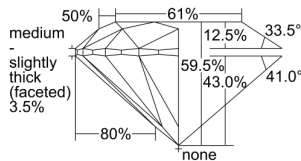

GIA®

FACSIMILE

GIA REPORT 5383580713

Verify this report at GIA.edu

GIA NATURAL DIAMOND DOSSIER®

May 06, 2021
GIA Report Number 5383580713
Shape and Cutting Style ..... Round Brilliant
Measurements ..... 3.80 - 3.82 x 2.27 mm

GRADING RESULTS

Carat Weight ..... 0.20 carat
Color Grade ..... D
Clarity Grade VVS1
Cut Grade ..... Excellent

ADDITIONAL GRADING INFORMATION

Polish ..... Excellent
Symmetry ..... Excellent
Fluorescence ..... None
Clarity Characteristics ..... Pinpoint
Inscription(s): GIA 5383580713

PROPORTIONS

Profile to actual proportions

GRADING SCALES

GIA COLOR SCALE	GIA CLARITY SCALE	GIA CUT SCALE	
D	FLAWLESS	EXCELLENT	
E	INTERNALLY FLAWLESS		
F		VVS₁	VERY GOOD
G	VVS₂		
H	VS₁	GOOD	
I	VS₂		
J	SI₁	FAIR	
K	SI₂		
L	I₁	POOR	
M			
N			
O	I₂		
P			
Q			
R	I₃		
S			
T			
U			
V			
W			
X			
Y			
Z