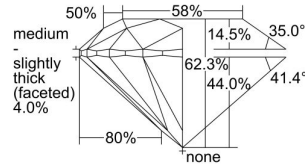

GIA®

FACSIMILE

GIA REPORT 5383771788

Verify this report at GIA.edu

GIA NATURAL DIAMOND DOSSIER®

May 25, 2021
GIA Report Number 5383771788
Shape and Cutting Style ..... Round Brilliant
Measurements ..... 5.06 - 5.08 x 3.16 mm

GRADING RESULTS

Carat Weight ..... 0.50 carat
Color Grade I
Clarity Grade S11
Cut Grade ..... Excellent

ADDITIONAL GRADING INFORMATION

Polish ..... Excellent
Symmetry ..... Excellent
Fluorescence ..... None
Clarity Characteristics ..... Crystal
Inscription(s): GIA 5383771788

PROPORTIONS

Profile to actual proportions

GRADING SCALES

GIA COLOR SCALE	GIA CLARITY SCALE	GIA CUT SCALE	
D	FLAWLESS	EXCELLENT	
E	INTERNALLY FLAWLESS		
F		VVS₁	VERY GOOD
G	VVS₂		
H	VS₁	GOOD	
I	VS₂		
J	S1₁	FAIR	
K	S1₂		
L	I₁	POOR	
M	I₂		
N	I₃		
O			
P			
Q			
R			
S			
T			
U			
V			
W			
X			
Y			
Z