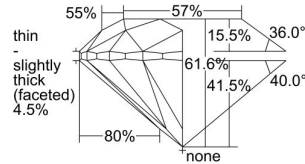

GIA®

FACSIMILE

GIA REPORT 5383787815

Verify this report at GIA.edu

GIA NATURAL DIAMOND DOSSIER®

June 07, 2021
GIA Report Number 5383787815
Shape and Cutting Style ..... Round Brilliant
Measurements ..... 5.91 - 5.93 x 3.65 mm

GRADING RESULTS

Carat Weight ..... 0.81 carat
Color Grade I
Clarity Grade S11
Cut Grade ..... Very Good

ADDITIONAL GRADING INFORMATION

Polish ..... Excellent
Symmetry ..... Very Good
Fluorescence ..... None
Clarity Characteristics ..... Crystal
Inscription(s): GIA 5383787815

PROPORTIONS

Profile to actual proportions

GRADING SCALES

GIA COLOR SCALE

COLOREDNESS	D
	E
	F
	G
	H
	I
	J
NEAR COLORLESS	K
	L
Faint	M
	N
	O
	P
	Q
	R
	S
	T
	U
	V
	W
	X
	Y
Light	Z

GIA CLARITY SCALE

VERY VERY SLIGHTLY INCLUDED	FLAWLESS
	INTERNALLY FLAWLESS
VERY SLIGHTLY INCLUDED	VVS₁
	VVS₂
SLIGHTLY INCLUDED	VS₁
	VS₂
INCLUDED	S1₁
	S1₂
	I₁
	I₂
	I₃

GIA CUT SCALE

EXCELLENT
VERY GOOD
GOOD
FAIR
POOR