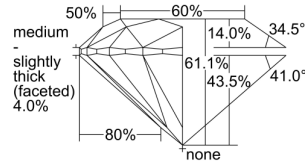

GIA®

FACSIMILE

GIA REPORT 5383851784

Verify this report at GIA.edu

GIA NATURAL DIAMOND DOSSIER®

May 31, 2021
GIA Report Number 5383851784
Shape and Cutting Style ..... Round Brilliant
Measurements ..... 5.12 - 5.15 x 3.14 mm

GRADING RESULTS

Carat Weight ..... 0.51 carat
Color Grade L
Clarity Grade VS2
Cut Grade ..... Excellent

ADDITIONAL GRADING INFORMATION

Polish ..... Excellent
Symmetry ..... Excellent
Fluorescence ..... None
Clarity Characteristics ..... Crystal, Feather
Inscription(s): GIA 5383851784

PROPORTIONS

Profile to actual proportions

GRADING SCALES

GIA COLOR SCALE	GIA CLARITY SCALE	GIA CUT SCALE	
D	FLAWLESS	EXCELLENT	
E	INTERNALLY FLAWLESS		
F		VVS₁	VERY GOOD
G	VVS₂		
H	VS₁	GOOD	
I	VS₂		
J	SI₁	FAIR	
K	SI₂		
L	I₁	POOR	
M			
N			
O	I₂		
P			
Q			
R	I₃		
S			
T			
U			
V			
W			
X			
Y			
Z