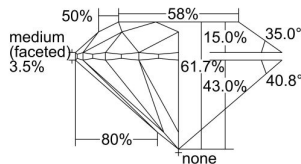

GIA®

FACSIMILE

GIA REPORT 5383904775

Verify this report at GIA.edu

GIA NATURAL DIAMOND DOSSIER®

June 05, 2024
GIA Report Number 5383904775
Shape and Cutting Style ..... Round Brilliant
Measurements ..... 5.69 - 5.71 x 3.52 mm

GRADING RESULTS

Carat Weight ..... 0.70 carat
Color Grade ..... E
Clarity Grade VS1
Cut Grade ..... Excellent

ADDITIONAL GRADING INFORMATION

Polish ..... Excellent
Symmetry ..... Excellent
Fluorescence ..... None
Clarity Characteristics ..... Needle, Feather
Inscription(s): GIA 5383904775

PROPORTIONS

Profile to actual proportions

GRADING SCALES

GIA COLOR SCALE

COLORESS	D
	E
	F
	G
	H
	I
	J
NEAR COLORESS	K
	L
Faint	M
	N
	O
	P
	Q
Very Light	R
	S
	T
	U
	V
	W
	X
	Y
Light	Z

GIA CLARITY SCALE

FLAWLESS	INTERNAL FLAWLESS	
		VERY VERY SLIGHTLY INCLUDED
VVS₁	VVS₂	
VS₁	VS₂	
SLIGHTLY INCLUDED	SI₁	
	SI₂	
INCLUDED	I₁	
	I₂	
	I₃	

GIA CUT SCALE

EXCELLENT
VERY GOOD
GOOD
FAIR
POOR