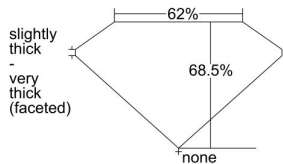

GIA®

FACSIMILE

GIA REPORT 5383924786

Verify this report at GIA.edu

GIA NATURAL DIAMOND DOSSIER®

June 03, 2021
GIA Report Number 5383924786
Shape and Cutting Style ..... Cushion Modified Brilliant
Measurements ..... 5.50 x 5.31 x 3.64 mm

GRADING RESULTS

Carat Weight ..... 0.82 carat
Color Grade ..... G
Clarity Grade S11

ADDITIONAL GRADING INFORMATION

Polish ..... Very Good
Symmetry ..... Very Good
Fluorescence ..... None
Clarity Characteristics ..... Cloud, Crystal
Inscription(s): GIA 5383924786

PROPORTIONS

Profile not to actual proportions

GRADING SCALES

GIA COLOR SCALE		GIA CLARITY SCALE			
COLORLESS	D	VERY SLIGHTLY SLIGHTLY INCLUDED	FLAWLESS		
	E		INTERNALLY FLAWLESS		
	F		VVS₁		
	NEAR COLORLESS	G	VVS₂		
		H	VERY SLIGHTLY INCLUDED	VS₁	
		I		VS₂	
		FAINT	J	SLIGHTLY INCLUDED	S1₁
			K		S1₂
	L		INCLUDED		I₁
	M			I₂	
VERT LIGHT	N		INCLUDED	I₃	
	O				
	P				
	Q				
	R				
LIGHT	S				
	T				
	U				
	V				
	W				
	X				
	Y				
	Z