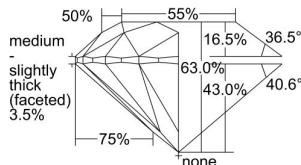

GIA®

FACSIMILE

GIA REPORT 5386171588

Verify this report at GIA.edu

GIA NATURAL DIAMOND DOSSIER®

March 27, 2021
GIA Report Number 5386171588
Shape and Cutting Style ..... Round Brilliant
Measurements ..... 5.12 - 5.17 x 3.24 mm

GRADING RESULTS

Carat Weight ..... 0.53 carat
Color Grade ..... D
Clarity Grade VVS1
Cut Grade ..... Excellent

ADDITIONAL GRADING INFORMATION

Polish ..... Excellent
Symmetry ..... Excellent
Fluorescence ..... Faint
Clarity Characteristics ..... Pinpoint
Inscription(s): GIA 5386171588

PROPORTIONS

Profile to actual proportions